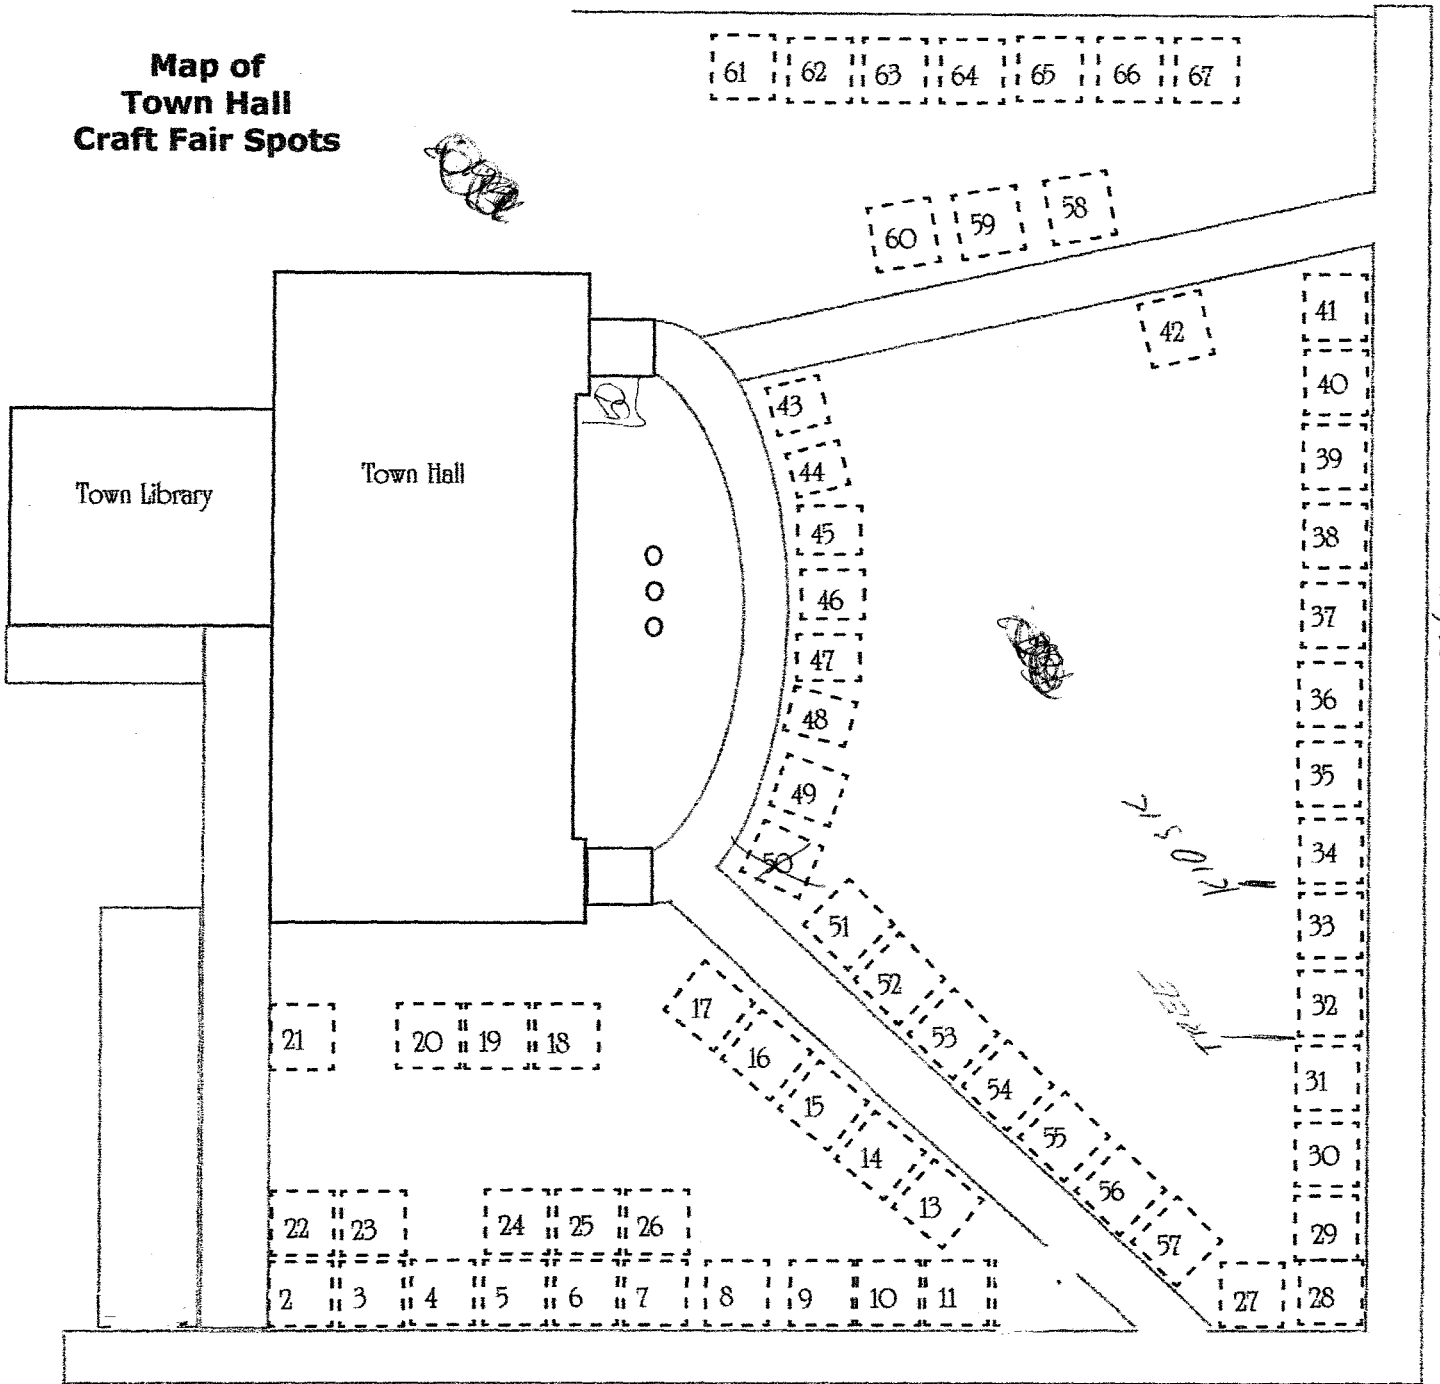

Dark Road

Map of Town Hall Craft Fair Spots

Cty Road F

Please note: All festivals have an expansion area of crafters. These spots will be assigned after all Town Hall Spots are filled. All Craft spots are assigned by the Baileys Harbor Community Association.